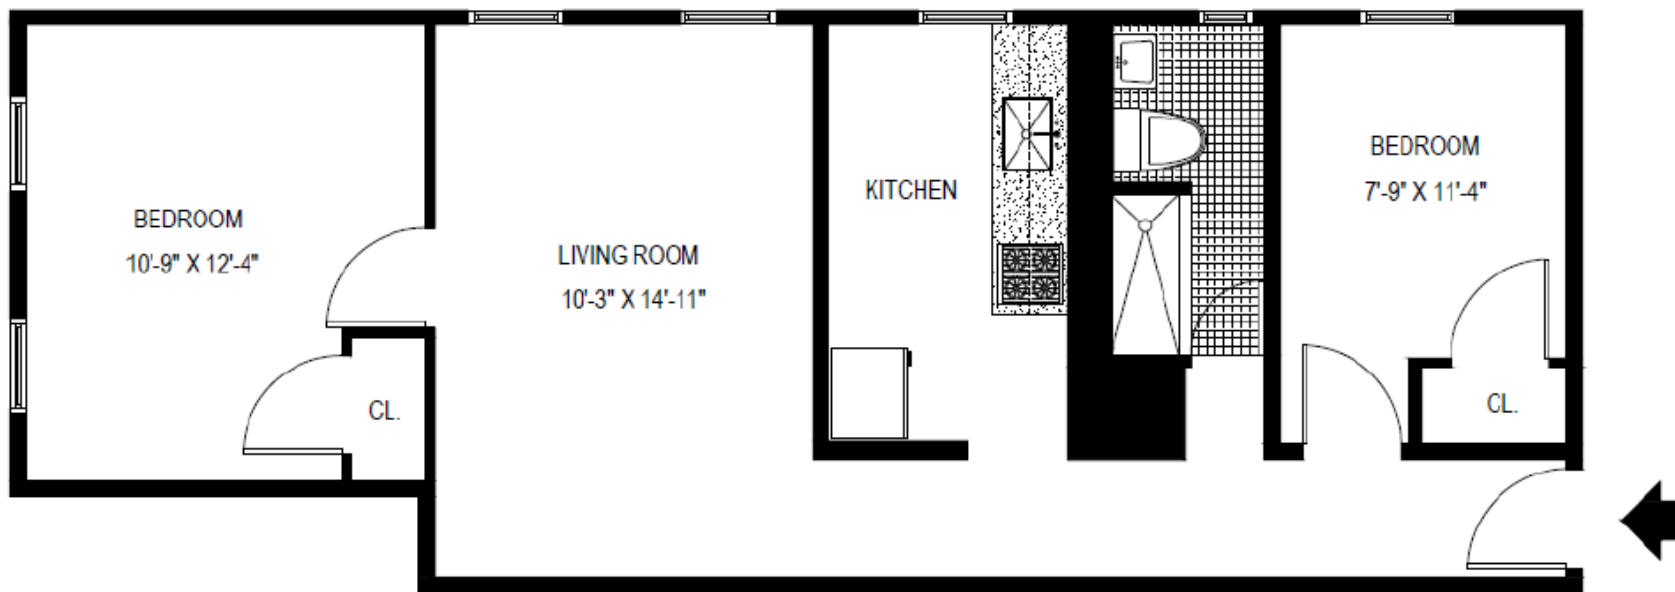

**Mount
Sinai**

Real Estate Division
1249 Park Avenue, 1st Floor
New York, NY 10029
Tel: (212) 659-9630
Fax: (212) 831-3093

ADDRESS:	61 EAST 97th STREET, NEW YORK, NY
LOCATION:	E 97th Street between Madison and Park Avenue
YEAR BUILT:	1920
NUMBER OF STORIES:	6
UNIT TYPES:	2 Bedroom, 3 Bedroom (subject to availability)
TYPE OF BUILDING:	Non Doorman/Walk-up
LAUNDRY:	None
PLAYGROUND:	None
PARKING GARAGE:	None
ACCESSIBILITY:	Subway access to #6 train. MTA bus service along main avenues and thoroughfares.

For further information email housing@mountsinai.org

ADDRESS: 61 EAST 97TH STREET, NEW YORK, NY 10029

**2 BEDROOMS, TYPICAL
AREA: 618 Sq. Ft.**

Mount
Sinai

Sample Pictures of Apartments for 61 East 97th Street

Two Bedroom

- *Pictures are of Apt. 4 (Kitchen, Bathroom, Bedroom 1, Bedroom 2).*

Three Bedroom

- *Pictures are of Apt. 24 (Kitchen, Bedroom 1, Bedroom 2, Bedroom 3).*

Note: These are samples pictures of the apartments and in some cases not all apartments contain the same features.